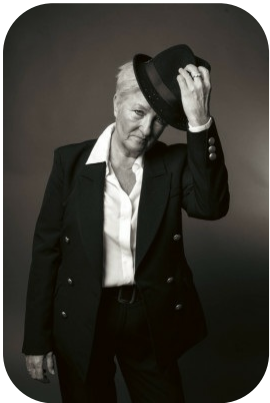

FM Catherine Murray Jameson

Age: 61-70	Height: 5ft2inch	Eye Colour: Blue	Accent: Scottish
Gender:F	Weight: 71kg	Waist: 34	Bust: 34F
Location: London	Shoe Size: 5	Hips: 41	
Drives: Yes	Hair Color: Blonde		

Talents
MATURE MODELS, EXTRAS, MUSICIANS

Additional Talents:

BIKE - SWIM

SINGER - WEST END MUSICAL CHOIR

GUITAR

FORMER BAND SINGER FOR 10 YEARS

FOR ANY INQUIRIES PLEASE CONTACT US

0207 834 66 60 - Office